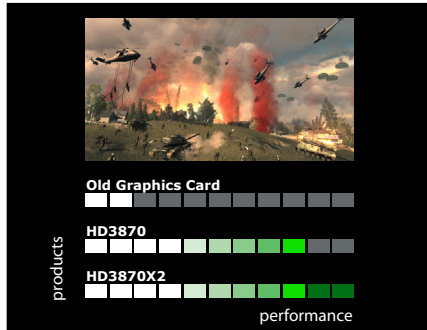

# HD3870x2

Graphics Card based on ATI™ R680 Technology.

The Club 3D HD3870 X2 Dual GPU Graphics Card is the first choice for extreme gaming with exceptional high framerates and latest DirectX 10.1 technology. Designed to play today's most intense and feature rich PC games at High Definition resolutions. 640 powerful streamprocessors and 2x 256Bit memory bandwidth will guarantee maximum performance and rock solid stability when rendering the most complex 3D scenes in your PC games.