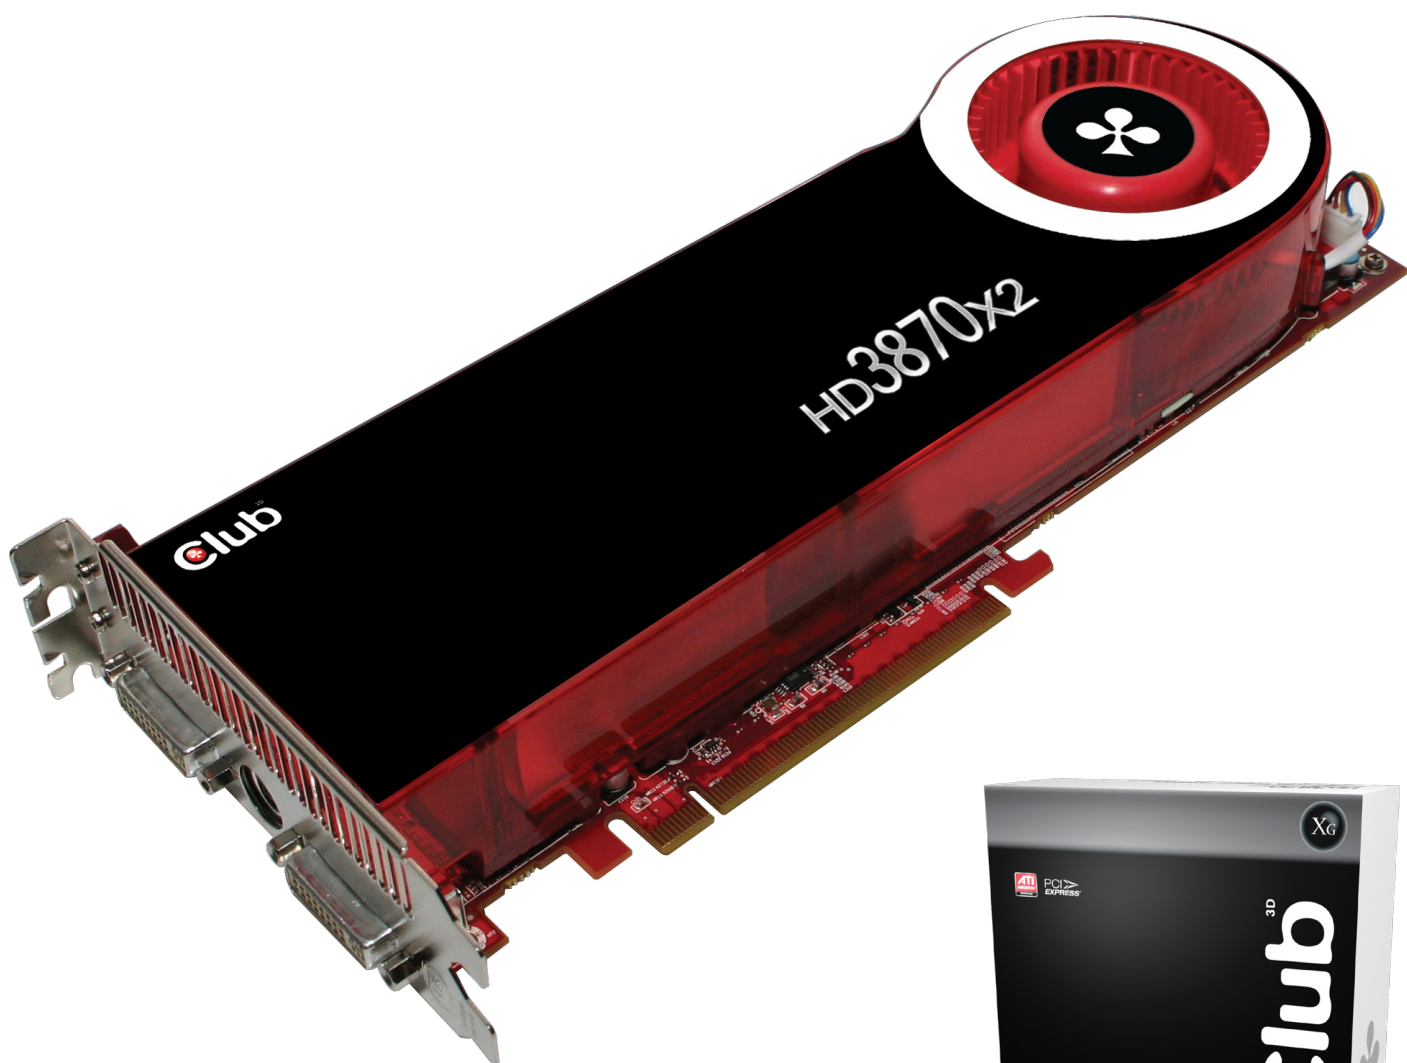

Designed for Extreme Graphics

Dual GPU X2 design

# HD3870x2

1024MB GDDR3 - 2x 256BIT - Dual DVI - HDMI

# HD3870x2

Graphics Card based on ATI™ R680 Technology.

The Club 3D HD3870 X2 Dual GPU Graphics Card is the first choice for extreme gaming with exceptional high framerates and latest DirectX 10.1 technology. Designed to play today's most intense and feature rich PC games at High Definition resolutions. 640 powerful streamprocessors and 2x 256Bit memory bandwidth will guarantee maximum performance and rock solid stability when rendering the most complex 3D scenes in your PC games.

### 2x Dual Link DVI

High Quality display outputs to drive two LCD panels with resolutions up to 2560x1600 full digital with new Dual Link DVI technology. Two high speed 400MHz RAMDAC's to create ultra sharp images on CRT monitors up to 2048x1536 at 85Hz. An intelligent driver to create any resolution below. Full dual monitor support for analogue and digital displays.